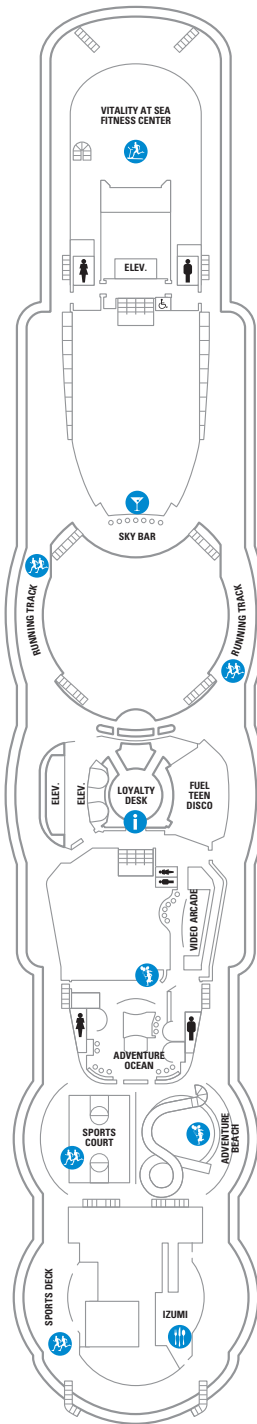

DECK 13

DECK 12

DECK 11

BALCONY 4B

LEGENDS

- △ Stateroom with sofa bed
- * Stateroom has third Pullman bed available
- + Stateroom has third and fourth Pullman beds available
- ◆ Stateroom with sofa bed and third Pullman bed available
- ‡ Stateroom has four additional Pullman beds available
- ‡ Connecting staterooms
- ♿ Indicates accessible staterooms
- ▣ Stateroom has an obstructed view

- ☺ Dining Venue
- ☺ Entertainment Area
- ☺ Bars & Lounges
- ☺ Kids & Teens Area
- ☺ Pool
- ☺ Spa
- ☺ Fitness
- ☺ Running Track
- ☺ Rock climbing
- ☺ FlowRider®
- ☺ Information
- ☺ Conference Center
- ☺ Shopping
- ☺ Casino

DECK 10

SUITES **RS OS GS JS VT**
 BALCONY **1B 3B 4B 2D 5D 6D**
 INTERIOR **1V 3V 4V**

DECK 9

SUITES **OT**
 BALCONY **1B 2B 3B 4B 1D 2D 5D 6D**
 INTERIOR **1V 2V 3V 4V**

DECK 8

SUITES **OT**
 BALCONY **4B 1D 2D 5D 6D**
 OCEAN VIEW **1K 3N**
 INTERIOR **1V 2V 3V 4V**

DECK 7

SUITES **01**

BALCONY **4B 1D 2D 5D 6D**

OCEAN VIEW **1K 2M 3N**

INTERIOR **1V 2V 3V 4V**

DECK 6

DECK 5

DECK 4
 OCEAN VIEW 1N 2N 3N 8N
 INTERIOR 1V 2V 2W