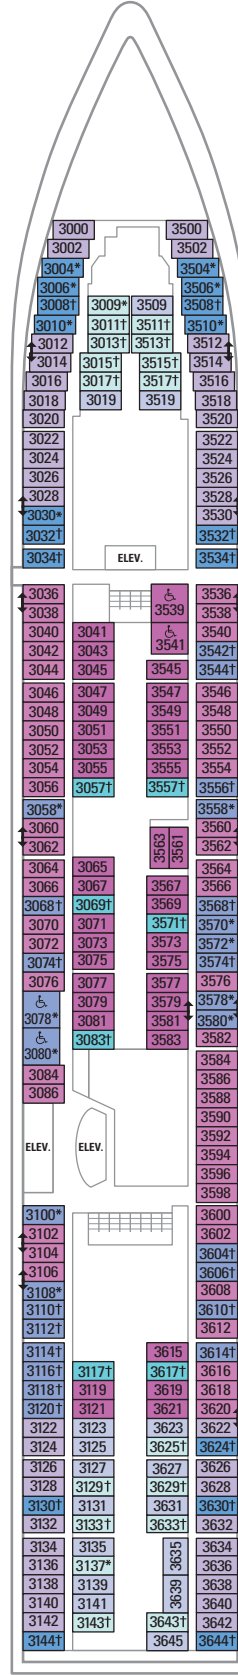

DECK 3
OCEAN VIEW 1N 2N 3N 8N
INTERIOR 1V 2V 3V 6V