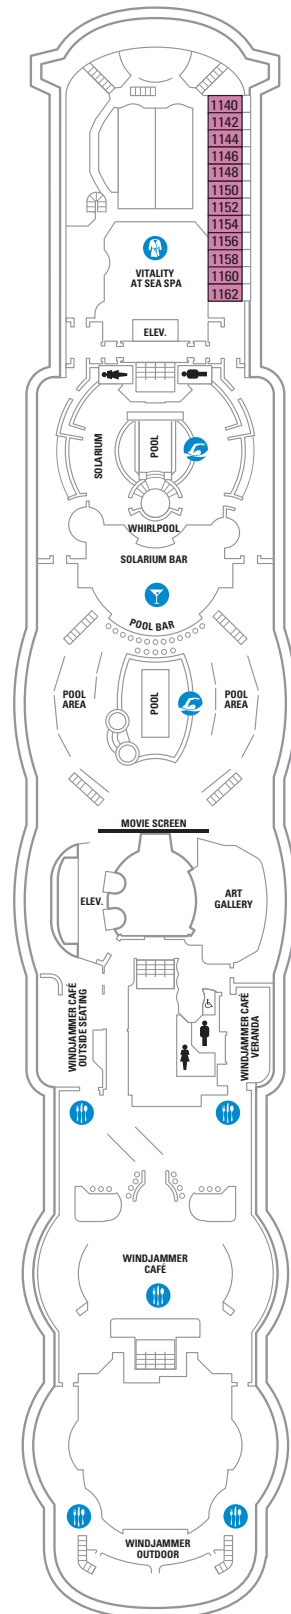

DECK 13

DECK 12

DECK 11

BALCONY 4B

LEGENDS

- △ Stateroom with sofa bed
- * Stateroom has third Pullman bed available
- + Stateroom has third and fourth Pullman beds available
- ◆ Stateroom with sofa bed and third Pullman bed available
- ‡ Stateroom has four additional Pullman beds available
- ‡ Connecting staterooms
- ♿ Indicates accessible staterooms
- ▣ Stateroom has an obstructed view

- ☺ Dining Venue
- ☺ Entertainment Area
- ☺ Bars & Lounges
- ☺ Kids & Teens Area
- ☺ Pool
- ☺ Spa
- ☺ Fitness
- ☺ Running Track
- ☺ Rock climbing
- ☺ FlowRider®
- ☺ Information
- ☺ Conference Center
- ☺ Shopping
- ☺ Casino

DECK 10

SUITES **RS OS GS JS VT**
 BALCONY **1B 3B 4B 2D 5D 6D**
 INTERIOR **1V 3V 4V**

DECK 9

SUITES **OT**
 BALCONY **1B 2B 3B 4B 1D 2D 5D 6D**
 INTERIOR **1V 2V 3V 4V**

DECK 8

SUITES **OT**
 BALCONY **4B 1D 2D 5D 6D**
 OCEAN VIEW **1K 3N**
 INTERIOR **1V 2V 3V 4V**

DECK 7

SUITES **01**

BALCONY **4B 1D 2D 5D 6D**

OCEAN VIEW **1K 2M 3N**

INTERIOR **1V 2V 3V 4V**

DECK 6

DECK 5

DECK 4
 OCEAN VIEW 1N 2N 3N 8N
 INTERIOR 1V 2V 2W