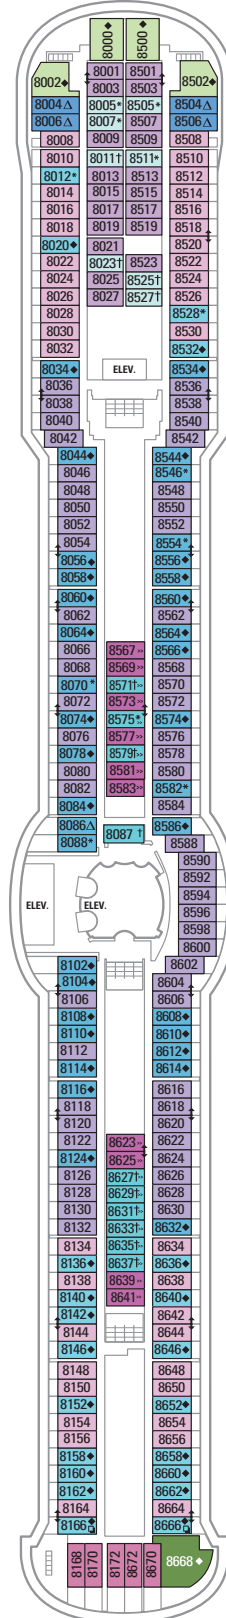

DECK 13

DECK 12

DECK 11

BALCONY 4B

LEGENDS

- △ Stateroom with sofa bed
- * Stateroom has third Pullman bed available
- + Stateroom has third and fourth Pullman beds available
- ◆ Stateroom with sofa bed and third Pullman bed available
- ‡ Stateroom has four additional Pullman beds available
- ‡ Connecting staterooms
- ♿ Indicates accessible staterooms
- ▣ Stateroom has an obstructed view

- ☺ Dining Venue
- ☺ Entertainment Area
- ☺ Bars & Lounges
- ☺ Kids & Teens Area
- ☺ Pool
- ☺ Spa
- ☺ Fitness
- ☺ Running Track
- ☺ Rock climbing
- ☺ FlowRider®
- ☺ Information
- ☺ Conference Center
- ☺ Shopping
- ☺ Casino

DECK 10

SUITES **RS OS GS JS VT**
 BALCONY **1B 3B 4B 2D 5D 6D**
 INTERIOR **1V 3V 4V**

DECK 9

SUITES **OT**
 BALCONY **1B 2B 3B 4B 1D 2D 5D 6D**
 INTERIOR **1V 2V 3V 4V**

DECK 8

SUITES **OT**
 BALCONY **4B 1D 2D 5D 6D**
 OCEAN VIEW **1K 3N**
 INTERIOR **1V 2V 3V 4V**

DECK 7

SUITES **01**

BALCONY **4B 1D 2D 5D 6D**

OCEAN VIEW **1K 2M 3N**

INTERIOR **1V 2V 3V 4V**

DECK 6

DECK 5

DECK 4
 OCEAN VIEW 1N 2N 3N 8N
 INTERIOR 1V 2V 2W