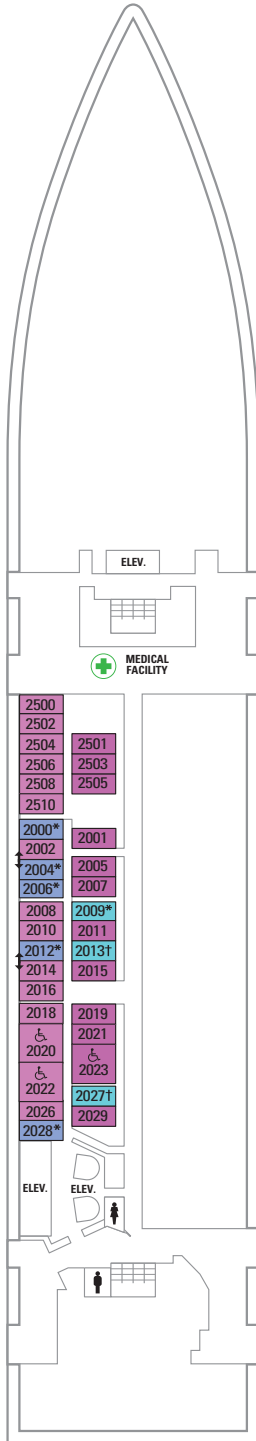

DECK 13

DECK 12

DECK 11

BALCONY 4B

LEGENDS

- △ Stateroom with sofa bed
- * Stateroom has third Pullman bed available
- + Stateroom has third and fourth Pullman beds available
- ◆ Stateroom with sofa bed and third Pullman bed available
- ‡ Stateroom has four additional Pullman beds available
- ‡ Connecting staterooms
- ♿ Indicates accessible staterooms
- ▣ Stateroom has an obstructed view

DECK 10

SUITES **RS OS GS JS VT**
 BALCONY **1B 3B 4B 2D 5D 6D**
 INTERIOR **1V 3V 4V**

DECK 9

SUITES **OT**
 BALCONY **1B 2B 3B 4B 1D 2D 5D 6D**
 INTERIOR **1V 2V 3V 4V**

DECK 8

SUITES **OT**
 BALCONY **4B 1D 2D 5D 6D**
 OCEAN VIEW **1K 3N**
 INTERIOR **1V 2V 3V 4V**

DECK 7

SUITES **01**

BALCONY **4B 1D 2D 5D 6D**

OCEAN VIEW **1K 2M 3N**

INTERIOR **1V 2V 3V 4V**

DECK 6

DECK 5

DECK 4
 OCEAN VIEW 1N 2N 3N 8N
 INTERIOR 1V 2V 2W

DECK 3
 OCEAN VIEW 1N 2N 3N 8N
 INTERIOR 1V 2V 3V 6V

SUITES

RS **Royal Suite - 1 Bedroom** - Bedroom with king-size bed, and private bathroom with tub, double sink and bidet. Private balcony, living room with queen-size sofa bed and baby grand piano. Stateroom: 1,001 sq. ft. Balcony: 106 sq. ft.