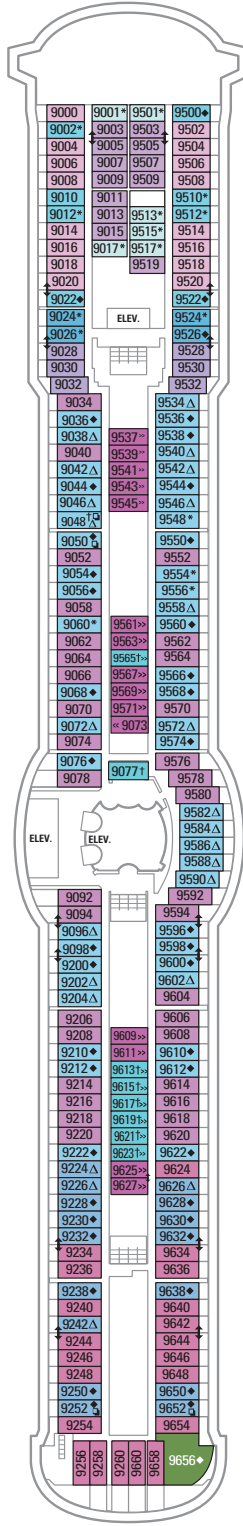

DECK 13

DECK 12

DECK 11

BALCONY 4B

LEGENDS

- △ Stateroom with sofa bed
- * Stateroom has third Pullman bed available
- + Stateroom has third and fourth Pullman beds available
- ◆ Stateroom with sofa bed and third Pullman bed available
- ‡ Stateroom has four additional Pullman beds available
- ‡ Connecting staterooms
- ♿ Indicates accessible staterooms
- ▣ Stateroom has an obstructed view

- ☺ Dining Venue
- ☺ Entertainment Area
- ☺ Bars & Lounges
- ☺ Kids & Teens Area
- ☺ Pool
- ☺ Spa
- ☺ Fitness
- ☺ Running Track
- ☺ Rock climbing
- ☺ FlowRider®
- ☺ Information
- ☺ Conference Center
- ☺ Shopping
- ☺ Casino

DECK 10

SUITES **RS OS GS JS VT**
 BALCONY **1B 3B 4B 2D 5D 6D**
 INTERIOR **1V 3V 4V**

DECK 9

SUITES **OT**
 BALCONY **1B 2B 3B 4B 1D 2D 5D 6D**
 INTERIOR **1V 2V 3V 4V**

DECK 8

SUITES **OT**
 BALCONY **4B 1D 2D 5D 6D**
 OCEAN VIEW **1K 3N**
 INTERIOR **1V 2V 3V 4V**

DECK 7

SUITES **01**

BALCONY **4B 1D 2D 5D 6D**

OCEAN VIEW **1K 2M 3N**

INTERIOR **1V 2V 3V 4V**

DECK 6

DECK 5

DECK 4
 OCEAN VIEW 1N 2N 3N 8N
 INTERIOR 1V 2V 2W