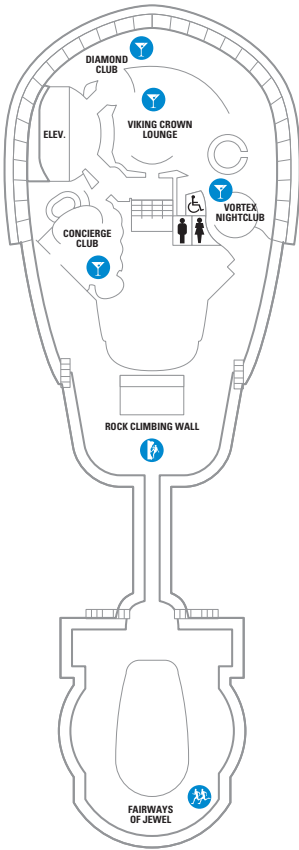

DECK 13

DECK 12

DECK 11

BALCONY 4B

LEGENDS

- △ Stateroom with sofa bed
- * Stateroom has third Pullman bed available
- + Stateroom has third and fourth Pullman beds available
- ◆ Stateroom with sofa bed and third Pullman bed available
- ‡ Stateroom has four additional Pullman beds available
- ‡ Connecting staterooms
- ♿ Indicates accessible staterooms
- ▣ Stateroom has an obstructed view

- ☺ Dining Venue
- ☺ Entertainment Area
- ☺ Bars & Lounges
- ☺ Kids & Teens Area
- ☺ Pool
- ☺ Spa
- ☺ Fitness
- ☺ Running Track
- ☺ Rock climbing
- ☺ FlowRider®
- ☺ Information
- ☺ Conference Center
- ☺ Shopping
- ☺ Casino

DECK 10

SUITES **RS OS GS JS VT**
 BALCONY **1B 3B 4B 2D 5D 6D**
 INTERIOR **1V 3V 4V**

DECK 9

SUITES **OT**
 BALCONY **1B 2B 3B 4B 1D 2D 5D 6D**
 INTERIOR **1V 2V 3V 4V**

DECK 8

SUITES **OT**
 BALCONY **4B 1D 2D 5D 6D**
 OCEAN VIEW **1K 3N**
 INTERIOR **1V 2V 3V 4V**

DECK 7

SUITES **01**

BALCONY **4B 1D 2D 5D 6D**

OCEAN VIEW **1K 2M 3N**

INTERIOR **1V 2V 3V 4V**

DECK 6

DECK 5

DECK 4
 OCEAN VIEW 1N 2N 3N 8N
 INTERIOR 1V 2V 2W