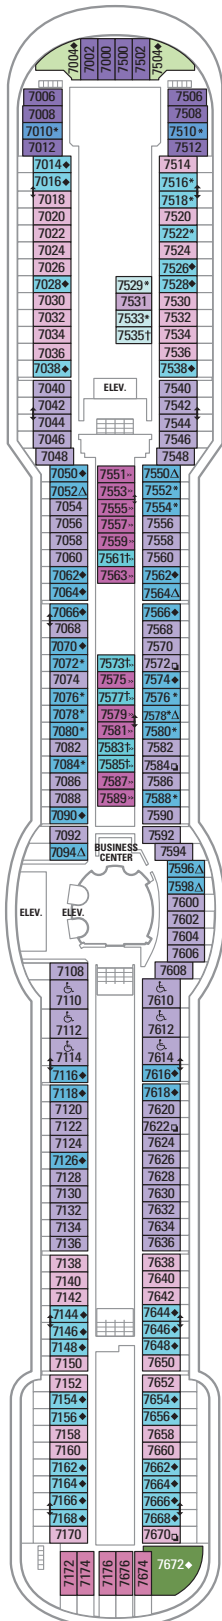

DECK 13

DECK 12

DECK 11

BALCONY 4B

LEGENDS

- △ Stateroom with sofa bed
- * Stateroom has third Pullman bed available
- + Stateroom has third and fourth Pullman beds available
- ◆ Stateroom with sofa bed and third Pullman bed available
- ‡ Stateroom has four additional Pullman beds available
- ‡ Connecting staterooms
- ♿ Indicates accessible staterooms
- ▣ Stateroom has an obstructed view

- ☺ Dining Venue
- ☺ Entertainment Area
- ☺ Bars & Lounges
- ☺ Kids & Teens Area
- ☺ Pool
- ☺ Spa
- ☺ Fitness
- ☺ Running Track
- ☺ Rock climbing
- ☺ FlowRider®
- ☺ Information
- ☺ Conference Center
- ☺ Shopping
- ☺ Casino

DECK 10

SUITES **RS OS GS JS VT**
 BALCONY **1B 3B 4B 2D 5D 6D**
 INTERIOR **1V 3V 4V**

DECK 9

SUITES **OT**
 BALCONY **1B 2B 3B 4B 1D 2D 5D 6D**
 INTERIOR **1V 2V 3V 4V**

DECK 8

SUITES **OT**
 BALCONY **4B 1D 2D 5D 6D**
 OCEAN VIEW **1K 3N**
 INTERIOR **1V 2V 3V 4V**

DECK 7

SUITES **01**

BALCONY **4B 1D 2D 5D 6D**

OCEAN VIEW **1K 2M 3N**

INTERIOR **1V 2V 3V 4V**

DECK 6

DECK 5

DECK 4
 OCEAN VIEW 1N 2N 3N 8N
 INTERIOR 1V 2V 2W