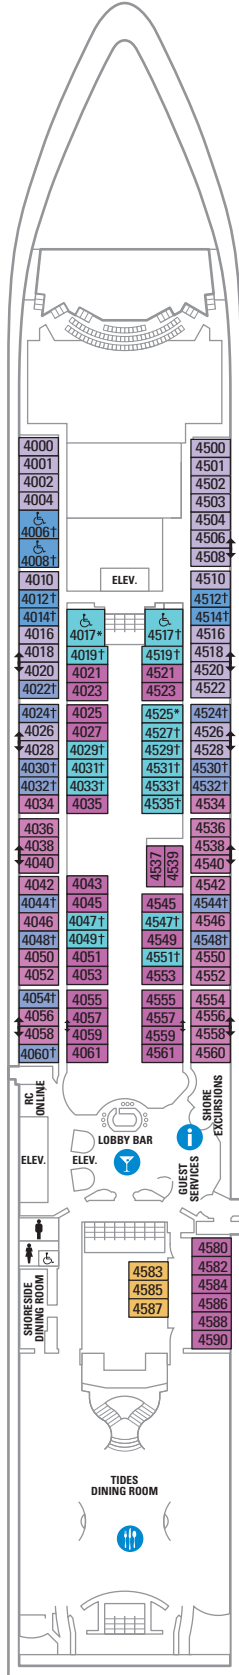

DECK 13

DECK 12

DECK 11

BALCONY 4B

LEGENDS

- △ Stateroom with sofa bed
- * Stateroom has third Pullman bed available
- + Stateroom has third and fourth Pullman beds available
- ◆ Stateroom with sofa bed and third Pullman bed available
- ‡ Stateroom has four additional Pullman beds available
- ‡ Connecting staterooms
- ♿ Indicates accessible staterooms
- ▣ Stateroom has an obstructed view

- ☺ Dining Venue
- ☺ Entertainment Area
- ☺ Bars & Lounges
- ☺ Kids & Teens Area
- ☺ Pool
- ☺ Spa
- ☺ Fitness
- ☺ Running Track
- ☺ Rock climbing
- ☺ FlowRider®
- ☺ Information
- ☺ Conference Center
- ☺ Shopping
- ☺ Casino

DECK 10

SUITES **RS OS GS JS VT**
 BALCONY **1B 3B 4B 2D 5D 6D**
 INTERIOR **1V 3V 4V**

DECK 9

SUITES **OT**
 BALCONY **1B 2B 3B 4B 1D 2D 5D 6D**
 INTERIOR **1V 2V 3V 4V**

DECK 8

SUITES **OT**
 BALCONY **4B 1D 2D 5D 6D**
 OCEAN VIEW **1K 3N**
 INTERIOR **1V 2V 3V 4V**

DECK 7

SUITES **01**

BALCONY **4B 1D 2D 5D 6D**

OCEAN VIEW **1K 2M 3N**

INTERIOR **1V 2V 3V 4V**

DECK 6

DECK 5

DECK 4
 OCEAN VIEW 1N 2N 3N 8N
 INTERIOR 1V 2V 2W