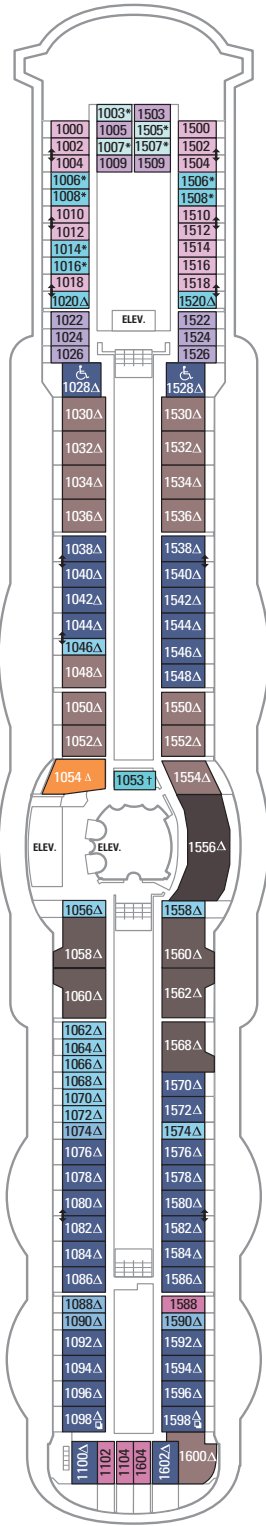

DECK 13

DECK 12

DECK 11

BALCONY 4B

LEGENDS

- △ Stateroom with sofa bed
- * Stateroom has third Pullman bed available
- + Stateroom has third and fourth Pullman beds available
- ◆ Stateroom with sofa bed and third Pullman bed available
- ‡ Stateroom has four additional Pullman beds available
- ‡ Connecting staterooms
- ♿ Indicates accessible staterooms
- ▣ Stateroom has an obstructed view

- ☺ Dining Venue
- ☺ Entertainment Area
- ☺ Bars & Lounges
- ☺ Kids & Teens Area
- ☺ Pool
- ☺ Spa
- ☺ Fitness
- ☺ Running Track
- ☺ Rock climbing
- ☺ FlowRider®
- ☺ Information
- ☺ Conference Center
- ☺ Shopping
- ☺ Casino

DECK 10

SUITES **RS OS GS JS VT**
 BALCONY **1B 3B 4B 2D 5D 6D**
 INTERIOR **1V 3V 4V**

DECK 9

SUITES **OT**
 BALCONY **1B 2B 3B 4B 1D 2D 5D 6D**
 INTERIOR **1V 2V 3V 4V**

DECK 8

SUITES **OT**
 BALCONY **4B 1D 2D 5D 6D**
 OCEAN VIEW **1K 3N**
 INTERIOR **1V 2V 3V 4V**

DECK 7

SUITES **01**

BALCONY **4B 1D 2D 5D 6D**

OCEAN VIEW **1K 2M 3N**

INTERIOR **1V 2V 3V 4V**

DECK 6

DECK 5

DECK 4
 OCEAN VIEW 1N 2N 3N 8N
 INTERIOR 1V 2V 2W