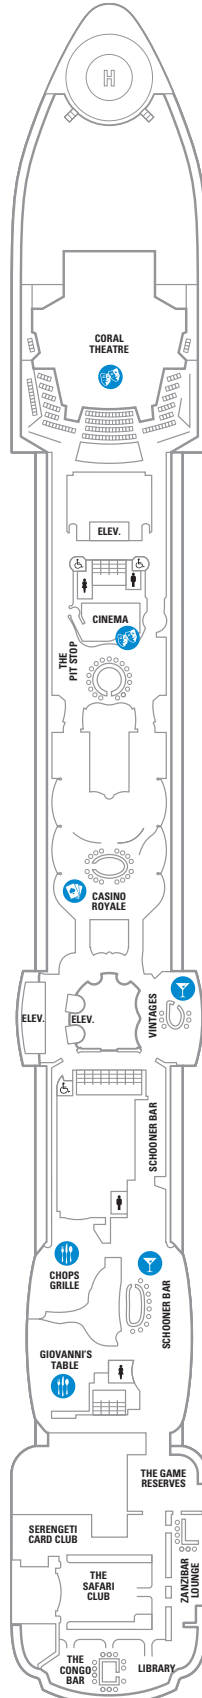

DECK 13

DECK 12

DECK 11

BALCONY 4B

LEGENDS

- △ Stateroom with sofa bed
- * Stateroom has third Pullman bed available
- + Stateroom has third and fourth Pullman beds available
- ◆ Stateroom with sofa bed and third Pullman bed available
- ‡ Stateroom has four additional Pullman beds available
- ‡ Connecting staterooms
- ♿ Indicates accessible staterooms
- ▣ Stateroom has an obstructed view

- ☺ Dining Venue
- ☺ Entertainment Area
- ☺ Bars & Lounges
- ☺ Kids & Teens Area
- ☺ Pool
- ☺ Spa
- ☺ Fitness
- ☺ Running Track
- ☺ Rock climbing
- ☺ FlowRider®
- ☺ Information
- ☺ Conference Center
- ☺ Shopping
- ☺ Casino

DECK 10

SUITES **RS OS GS JS VT**
 BALCONY **1B 3B 4B 2D 5D 6D**
 INTERIOR **1V 3V 4V**

DECK 9

SUITES **OT**
 BALCONY **1B 2B 3B 4B 1D 2D 5D 6D**
 INTERIOR **1V 2V 3V 4V**

DECK 8

SUITES **OT**
 BALCONY **4B 1D 2D 5D 6D**
 OCEAN VIEW **1K 3N**
 INTERIOR **1V 2V 3V 4V**

DECK 7

SUITES **01**

BALCONY **4B 1D 2D 5D 6D**

OCEAN VIEW **1K 2M 3N**

INTERIOR **1V 2V 3V 4V**

DECK 6

DECK 5

DECK 4
 OCEAN VIEW 1N 2N 3N 8N
 INTERIOR 1V 2V 2W