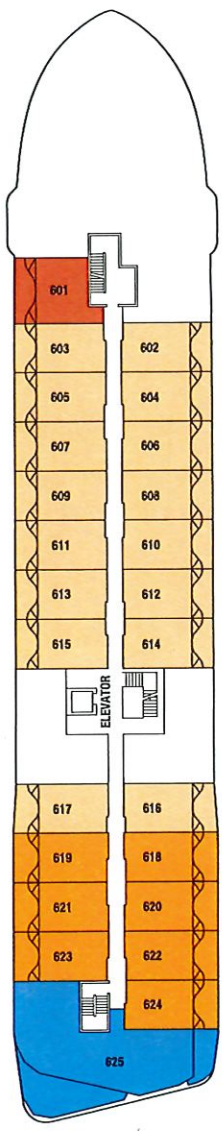

FLORA

Deck 8

Deck 7

Deck 6

Deck 5

Deck 4

Deck 3

PS SU SP SK

PS RS S1

- PS Penthouse Suite
- RS Royal Suite
- SU Ultimate Sky Suite with Infinite Veranda
- SP Premium Sky Suite with Infinite Veranda
- SK Sky Suite with Infinite Veranda
- S1 Sky Suite with Veranda

Deck plans are not drawn to scale. Deck numbers reflect upper guest levels.