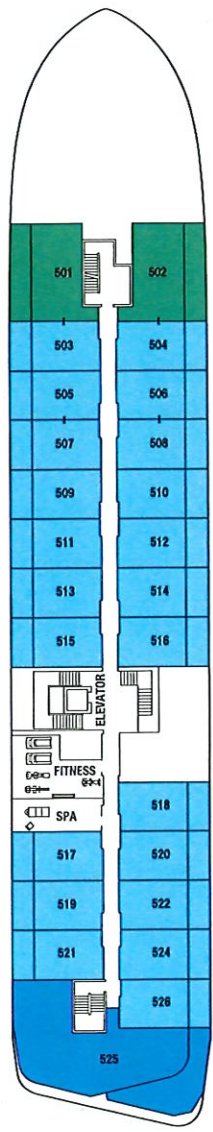

FLORA

Deck 8

Deck 7

Deck 6

Deck 5

Deck 4

Deck 3

PS SU SP SK

PS RS S1

- PS Penthouse Suite
- RS Royal Suite
- SU Ultimate Sky Suite with Infinite Veranda
- SP Premium Sky Suite with Infinite Veranda
- SK Sky Suite with Infinite Veranda
- S1 Sky Suite with Veranda

Deck plans are not drawn to scale. Deck numbers reflect upper guest levels.