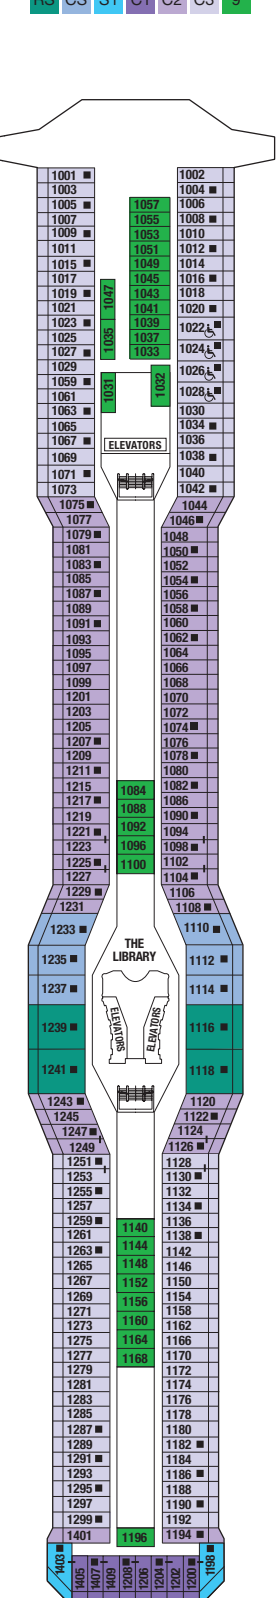

ECLIPSE

Solstice Deck

The Lawn Club

Lido Deck

Resort Deck
S1 S2 C1 C2

Penthouse Deck
PS RS CS S1 S2 AQ C1 C2 9

Sky Deck
RS CS S1 C1 C2 C3 9

Panorama Deck
S1 C1 C2 C3 CA 1B 9 10

Vista Deck
S1 SV 1A 1B 1C 7 10

Sunrise Deck
S1 SV 1A 2A 2B 7 11