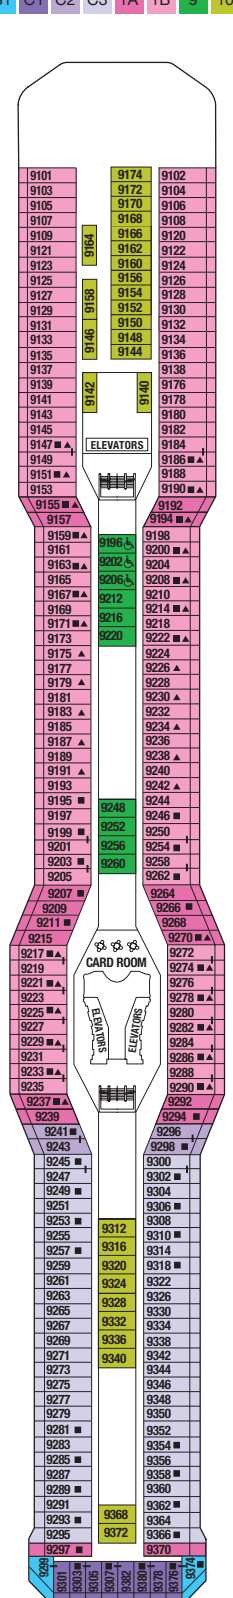

ECLIPSE

Solstice Deck

The Lawn Club

Lido Deck

Resort Deck
S1 S2 C1 C2

Penthouse Deck
PS RS CS S1 S2 AQ C1 C2 9

Sky Deck
RS CS S1 C1 C2 C3 9

Panorama Deck
S1 C1 C2 C3 CA 1B 9 10

Vista Deck
S1 SV 1A 1B 1C 7 10

Sunrise Deck
S1 SV 1A 2A 2B 7 11