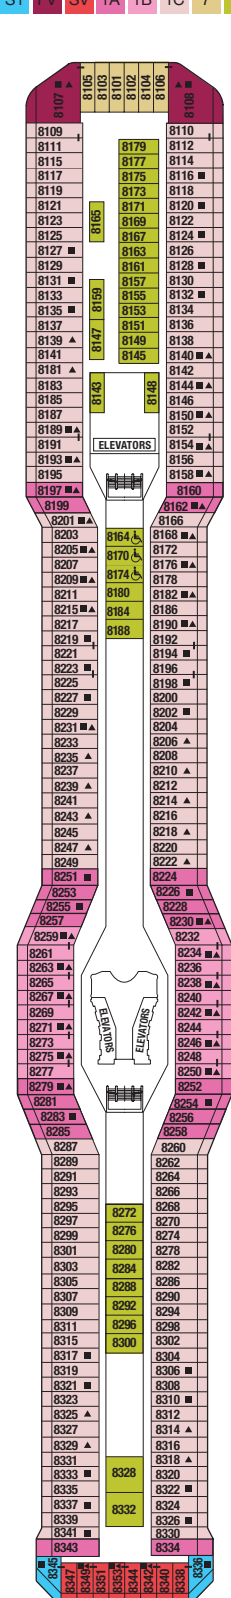

ECLIPSE

Solstice Deck

The Lawn Club

Lido Deck

Resort Deck
S1 S2 C1 C2

Penthouse Deck
PS RS CS S1 S2 AQ C1 C2 9

Sky Deck
RS CS S1 C1 C2 C3 9

Panorama Deck
S1 C1 C2 C3 CA 1B 9 10

Vista Deck
S1 SV 1A 1B 1C 7 10

Sunrise Deck
S1 SV 1A 2A 2B 7 11