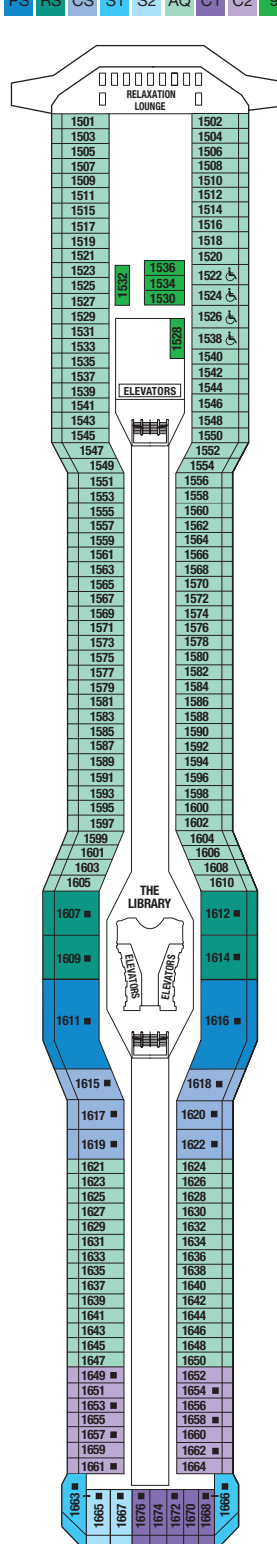

ECLIPSE

Solstice Deck

The Lawn Club

Lido Deck

Resort Deck
S1 S2 C1 C2

Penthouse Deck
PS RS CS S1 S2 AQ C1 C2 9

Sky Deck
RS CS S1 C1 C2 C3 9

Panorama Deck
S1 C1 C2 C3 CA 1B 9 10

Vista Deck
S1 SV 1A 1B 1C 7 10

Sunrise Deck
S1 SV 1A 2A 2B 7 11