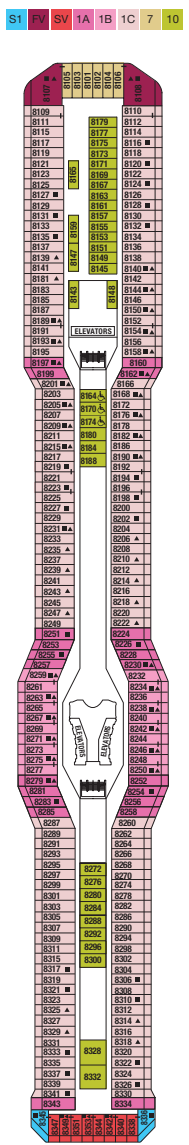

Solstice Deck

The Lawn Club

Lido Deck

Resort Deck

Penthouse Deck

Sky Deck

Panorama Deck

Vista Deck

Sunrise Deck

Continental Deck

ST SV 1A 2B 2C 2D

Entertainment Deck

Promenade Deck

Plaza Deck

SOLSTICE