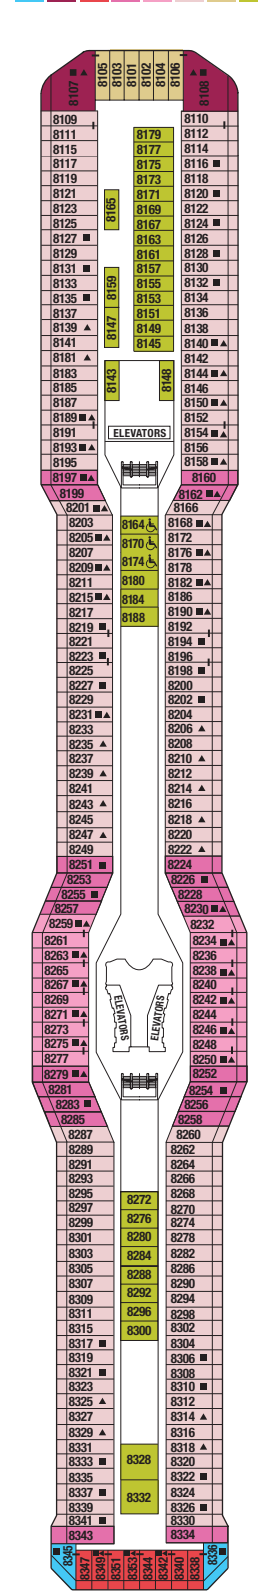

Solstice Deck

The Lawn Club

Lido Deck

Resort Deck

S1 S2 C1 C2

Penthouse Deck

PS RS CS S1 S2 AQ C1 C2 9

Sky Deck

RS CS S1 C1 C2 C3 9

Panorama Deck

S1 C1 C2 C3 1A 1B 9 10

Vista Deck

S1 FV SV 1A 1B 1C 7 10

Sunrise Deck

S1 FV SV 1A 2A 2B 7 11

Continental Deck

S1 SV 1A 2B 2C 2D

Entertainment Deck

S1 SV 1A 2B 2C 2D

Promenade Deck

S1 SV 1A 2B 2C 2D

Plaza Deck

8 12