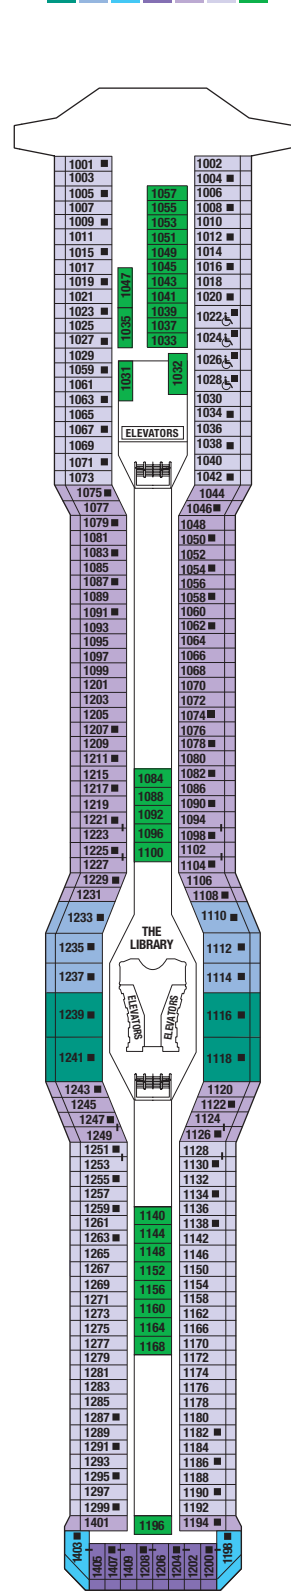

Solstice Deck

The Lawn Club

Lido Deck

Resort Deck

S1 S2 C1 C2

Penthouse Deck

PS RS CS S1 S2 AQ C1 C2 9

Sky Deck

RS CS S1 C1 C2 C3 9

Panorama Deck

S1 C1 C2 C3 1A 1B 9 10

Vista Deck

S1 FV SV 1A 1B 1C 7 10

Sunrise Deck

S1 FV SV 1A 2A 2B 7 11

Continental Deck

S1 SV 1A 2B 2C 2D

Entertainment Deck

S1 SV 1A 2B 2C 2D

Promenade Deck

S1 SV 1A 2B 2C 2D

Plaza Deck

8 12