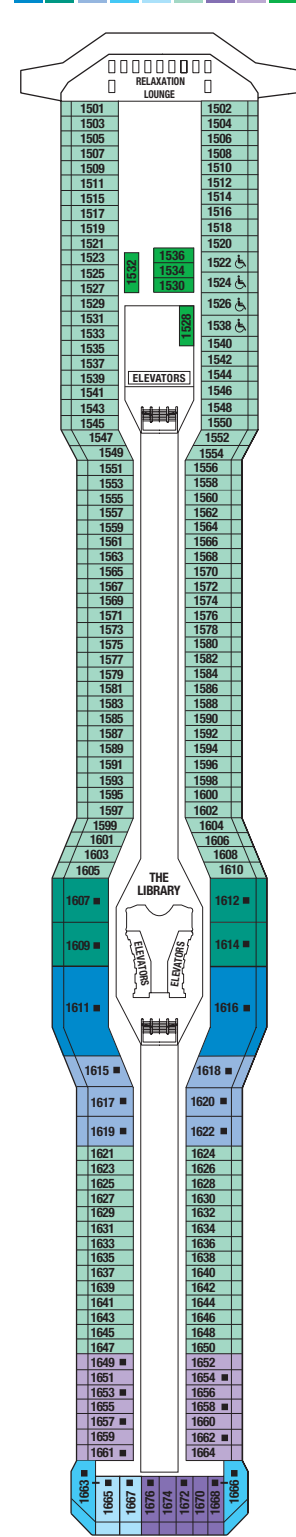

Solstice Deck

The Lawn Club

Lido Deck

Resort Deck

S1 S2 C1 C2

Penthouse Deck

PS RS CS S1 S2 AQ C1 C2 9

Sky Deck

RS CS S1 C1 C2 C3 9

Panorama Deck

S1 C1 C2 C3 1A 1B 9 10

Vista Deck

S1 FV SV 1A 1B 1C 7 10

Sunrise Deck

S1 FV SV 1A 2A 2B 7 11

Continental Deck

S1 SV 1A 2B 2C 2D

Entertainment Deck

S1 SV 1A 2B 2C 2D

Promenade Deck

S1 SV 1A 2B 2C 2D

Plaza Deck

8 12