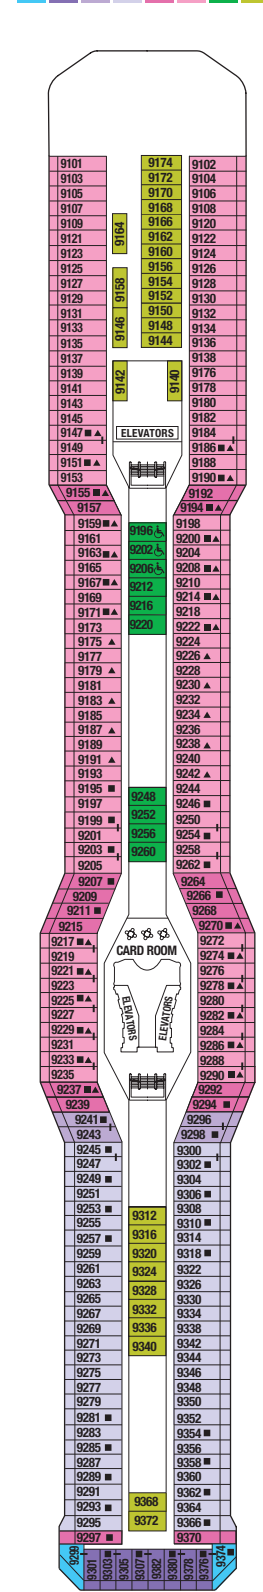

Solstice Deck

The Lawn Club

Lido Deck

Resort Deck

S1 S2 C1 C2

Penthouse Deck

PS RS CS S1 S2 AQ C1 C2 9

Sky Deck

RS CS S1 C1 C2 C3 9

Panorama Deck

S1 C1 C2 C3 1A 1B 9 10

Vista Deck

S1 FV SV 1A 1B 1C 7 10

Sunrise Deck

S1 FV SV 1A 2A 2B 7 11

Continental Deck

S1 SV 1A 2B 2C 2D

Entertainment Deck

S1 SV 1A 2B 2C 2D

Promenade Deck

S1 SV 1A 2B 2C 2D

Plaza Deck

8 12