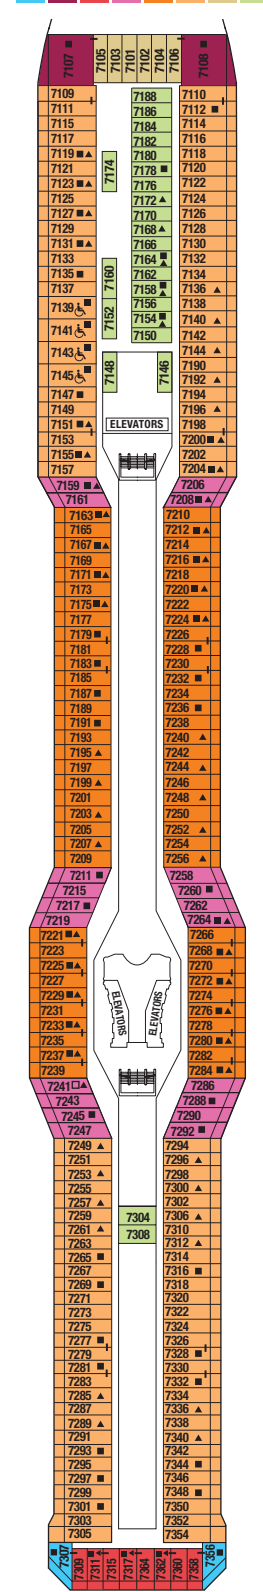

Solstice Deck

The Lawn Club

Lido Deck

Resort Deck

S1 S2 C1 C2

Penthouse Deck

PS RS CS S1 S2 AQ C1 C2 9

Sky Deck

RS CS S1 C1 C2 C3 9

Panorama Deck

S1 C1 C2 C3 1A 1B 9 10

Vista Deck

S1 FV SV 1A 1B 1C 7 10

Sunrise Deck

S1 FV SV 1A 2A 2B 7 11

Continental Deck

S1 SV 1A 2B 2C 2D

Entertainment Deck

S1 SV 1A 2B 2C 2D

Promenade Deck

S1 SV 1A 2B 2C 2D

Plaza Deck

8 12