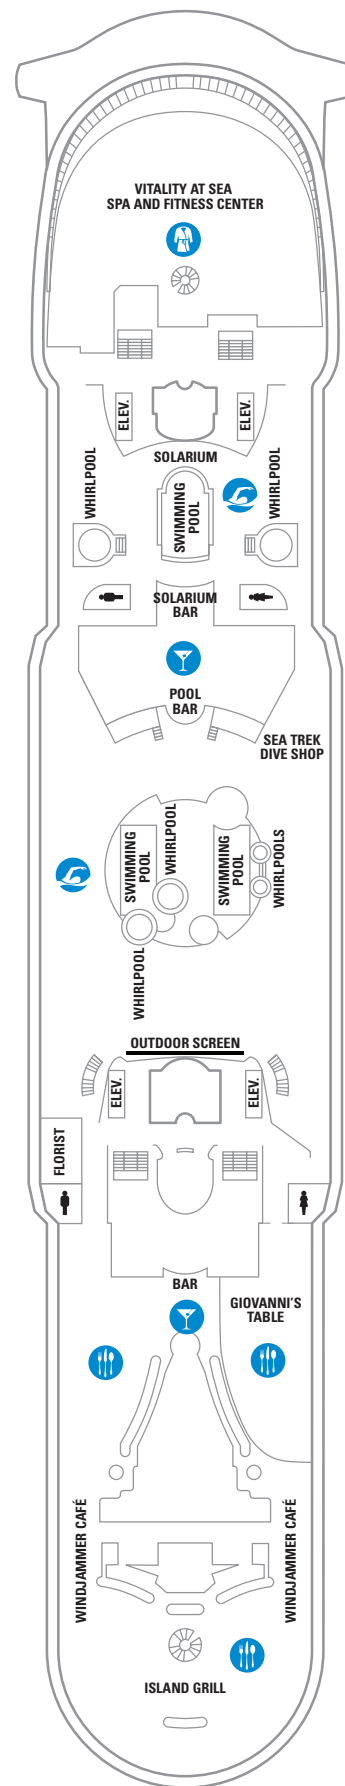

PUBLIC AREAS

Vitality at Sea Spa and Fitness Center

Our seaside fitness center features modern exercise equipment. And our full-service spa offers a beauty salon and spa treatments, including massage, manicures and seaweed body wraps.

Solarium

The indoor/outdoor pool and lounge area can be covered during inclement weather by a huge glass roof.

Outdoor Movie Screen

Watch first-run movies and big time sporting events the way they were meant to be seen - poolside, under the stars. A screen hoisted above the main pool area will showcase all the larger-than-life action.

Giovanni's Table

A casual Italian trattoria with indoor and al fresco seating, Giovanni's Table offers rustic dishes with a contemporary flair, including toasted herb foccacia, pastas, braised meat dishes and stews, served family-style.

Windjammer Café

This seaside café offers buffet-style breakfasts and lunches. In the evenings, the café's casual atmosphere is complemented by a changing menu and restaurant-style service.

Entertainment Area	Information
Dining Venue	Conference Center
Bars & Lounges	Shopping
Kids & Teens Area	Casino
Pool	Running Track
Spa	Rock climbing
Fitness	FlowRider®