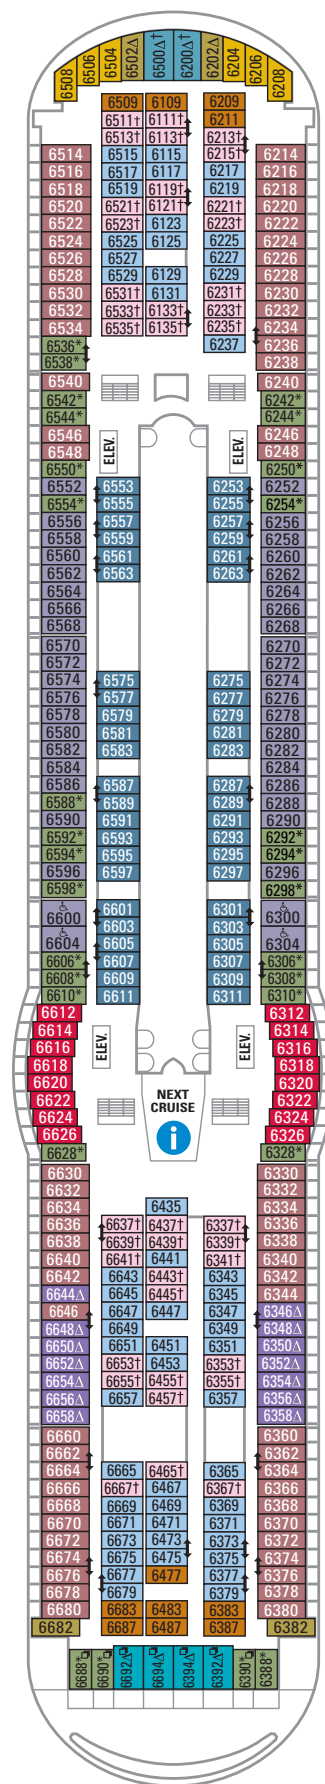

PUBLIC AREAS

NextCruise^{SM}

Join our complimentary Crown & Anchor^{SM} Society loyalty program, and enjoy savings on your next Royal Caribbean vacation. While onboard, meet with our Loyalty & Cruise Sales staff to reserve your next cruise, and you can enjoy reduced deposit and credit towards your future vacation.

LEGENDS:

- △ Stateroom with sofa bed
- Stateroom has third Pullman bed available
- † Stateroom has third and fourth Pullman beds available
- Stateroom with sofa bed and third Pullman bed available
- ‡ Stateroom has four additional Pullman beds available
- ‡ Connecting staterooms.
- ♿ Indicates accessible staterooms
- ◻ Stateroom has an obstructed view

- 🎮 Entertainment Area
- 🍽 Dining Venue
- 🍹 Bars & Lounges
- 👦 Kids & Teens Area
- 🏊 Pool
- ♨ Spa
- 🏋 Fitness
- ℹ Information
- 🏢 Conference Center
- 🛍 Shopping
- 🎰 Casino
- 🏃 Running Track
- 🧗 Rock climbing
- 🌊 FlowRider®

NOTES:

- Safes - All staterooms.
- All stateroom and balcony sizes are approximate.
- Refrigerators available upon request depending on availability.
- Safety deposit boxes are also available at Guest Relations.
- Not shown: Medical Center.
- A Royal King measures 72.5 inches wide by 82 inches long.
- For sofa bed configuration call your Travel Agent or Royal Caribbean International.
- All Royal Caribbean® staterooms and suites come complete with private bathroom, vanity area, hair dryer, closed-circuit TV and phone.