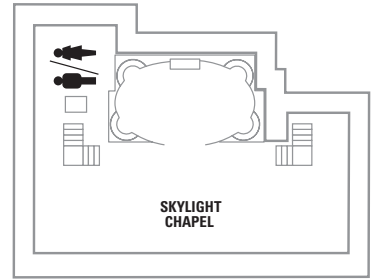

PUBLIC AREAS

Skylight Chapel

Our wedding chapel, which can accommodate 40 people, is located on top of the Viking Crown Lounge (the highest point on the ship), and is the perfect place to say "I do."

Entertainment Area	Information
Dining Venue	Conference Center
Bars & Lounges	Shopping
Kids & Teens Area	Casino
Pool	Running Track
Spa	Rock climbing
Fitness	FlowRider®