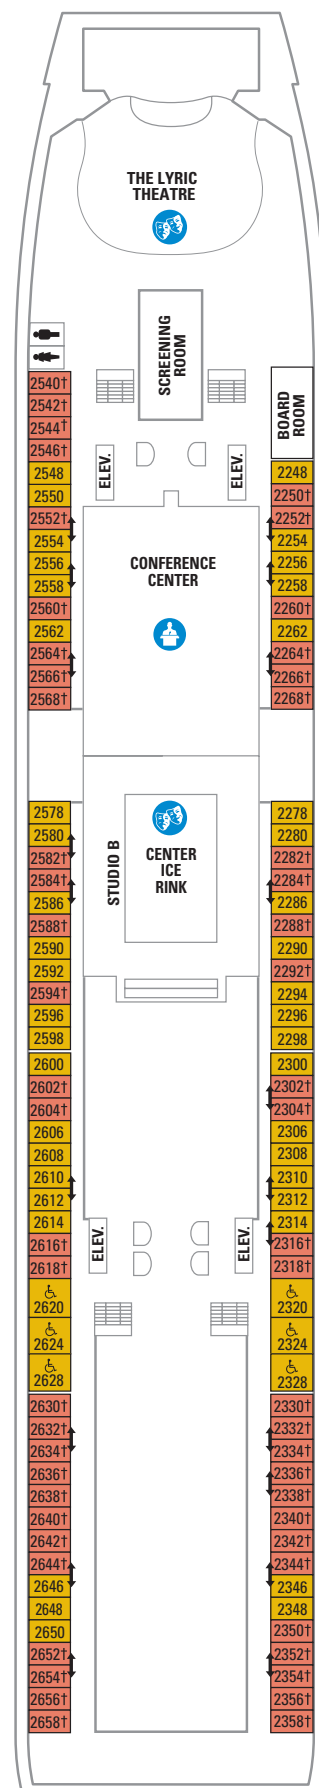

PUBLIC AREAS

The Lyric Theatre

Our theater – three stories from orchestra pit to domed ceiling – features contemporary musical stage productions.

Access through deck 3 or 4.

Conference Center

Our comfortable conference center features state-of-the-art presentation equipment and a variety of meeting rooms.

LEGENDS:

- △ Stateroom with sofa bed
- Stateroom has third Pullman bed available
- † Stateroom has third and fourth Pullman beds available
- Stateroom with sofa bed and third Pullman bed available
- ‡ Stateroom has four additional Pullman beds available
- ‡ Connecting staterooms.
- ♿ Indicates accessible staterooms
- ▣ Stateroom has an obstructed view

Entertainment Area	Information
Dining Venue	Conference Center
Bars & Lounges	Shopping
Kids & Teens Area	Casino
Pool	Running Track
Spa	Rock climbing
Fitness	FlowRider®

NOTES:

- Safes – All staterooms.
- All stateroom and balcony sizes are approximate.
- Refrigerators available upon request depending on availability.
- Safety deposit boxes are also available at Guest Relations.
- Not shown: Medical Center.
- A Royal King measures 72.5 inches wide by 82 inches long.
- For sofa bed configuration call your Travel Agent or Royal Caribbean International.
- All Royal Caribbean® staterooms and suites come complete with private bathroom, vanity area, hair dryer, closed-circuit TV and phone.