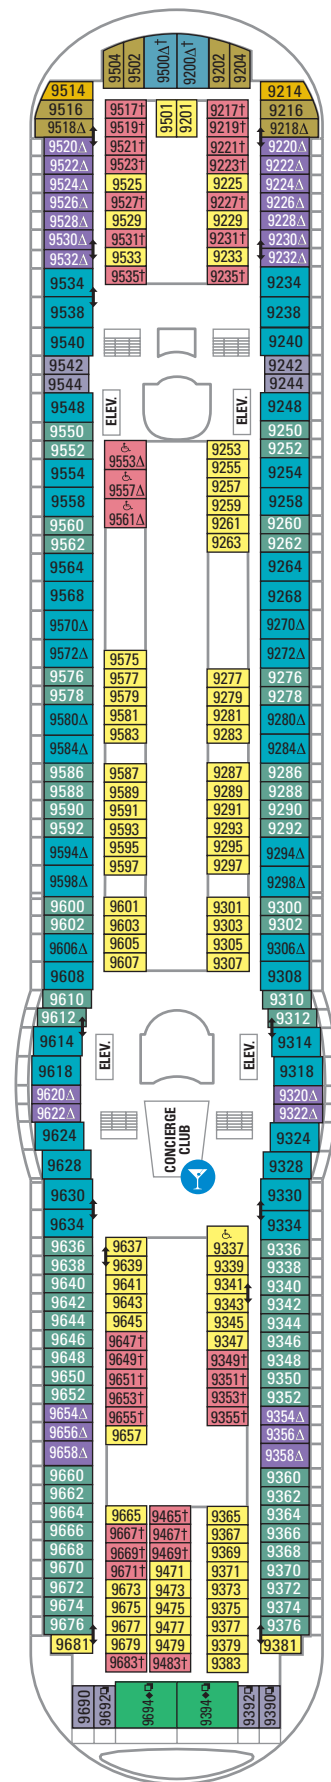

Two twin beds that convert to Royal King, sitting area with sofa, vanity area, and a private bathroom. (150 sq. ft.)

PUBLIC AREAS

Concierge Club

Guests staying in Grand Suite-level rooms and higher, Diamond Plus and Pinnacle Club Crown & Anchor® Society members enjoy access to this lounge serving complimentary continental breakfast and evening drinks.

LEGENDS:

- △ Stateroom with sofa bed
- Stateroom has third Pullman bed available
- † Stateroom has third and fourth Pullman beds available
- Stateroom with sofa bed and third Pullman bed available
- ‡ Stateroom has four additional Pullman beds available
- ‡ Connecting staterooms.
- ♿ Indicates accessible staterooms
- ☐ Stateroom has an obstructed view
- 🎮 Entertainment Area
- 🍴 Dining Venue
- 🍹 Bars & Lounges
- 👦 Kids & Teens Area
- 🏊 Pool
- ♨ Spa
- 🏋 Fitness
- ℹ Information
- 🏢 Conference Center
- 🛍 Shopping
- 🎰 Casino
- 🏃 Running Track
- 🧗 Rock climbing
- 🌊 FlowRider®

NOTES:

- Safes - All staterooms.
- All stateroom and balcony sizes are approximate.
- Refrigerators available upon request depending on availability.
- Safety deposit boxes are also available at Guest Relations.
- Not shown: Medical Center.
- A Royal King measures 72.5 inches wide by 82 inches long.
- For sofa bed configuration call your Travel Agent or Royal Caribbean International.
- All Royal Caribbean® staterooms and suites come complete with private bathroom, vanity area, hair dryer, closed-circuit TV and phone.