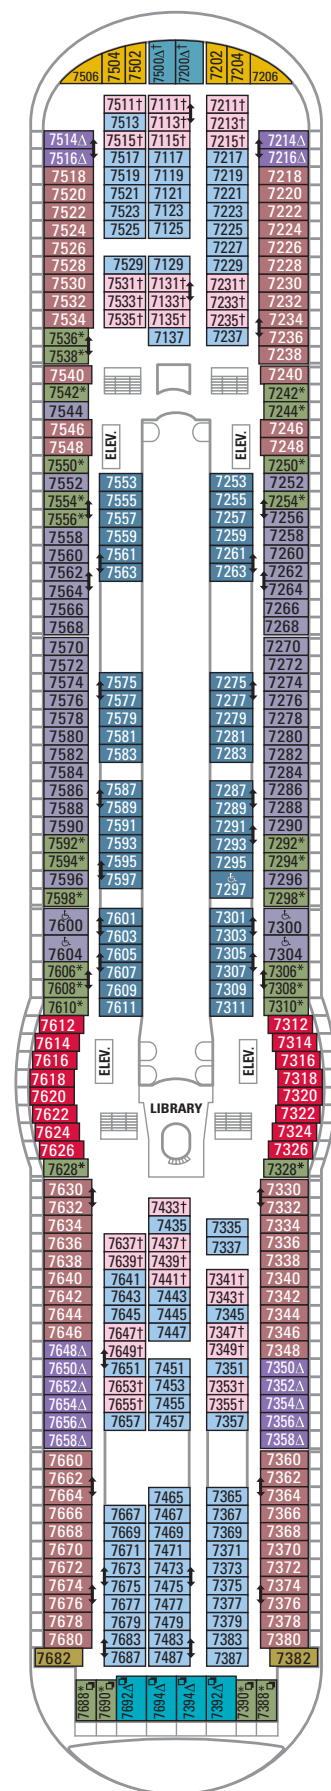

L N Interior Stateroom

Two twin beds that convert to Royal King, sitting area with sofa, vanity area, and a private bathroom. (150 sq. ft.)

PUBLIC AREAS

Library

Our onboard library features comfortable reading chairs as well as an impressive selection of books and guidebooks.

LEGENDS:

- △ Stateroom with sofa bed
- Stateroom has third Pullman bed available
- † Stateroom has third and fourth Pullman beds available
- Stateroom with sofa bed and third Pullman bed available
- ‡ Stateroom has four additional Pullman beds available
- ‡ Connecting staterooms.
- ♿ Indicates accessible staterooms
- Stateroom has an obstructed view

- 🎮 Entertainment Area
- 🍴 Dining Venue
- 🍸 Bars & Lounges
- 👦 Kids & Teens Area
- 🏊 Pool
- ♨️ Spa
- 🏋️ Fitness
- ℹ️ Information
- 🏢 Conference Center
- 🛍️ Shopping
- 🎰 Casino
- 🏃 Running Track
- 🧗 Rock climbing
- 🌊 FlowRider®

NOTES:

- Safes - All staterooms.
- All stateroom and balcony sizes are approximate.
- Refrigerators available upon request depending on availability.
- Safety deposit boxes are also available at Guest Relations.
- Not shown: Medical Center.
- A Royal King measures 72.5 inches wide by 82 inches long.
- For sofa bed configuration call your Travel Agent or Royal Caribbean International.
- All Royal Caribbean® staterooms and suites come complete with private bathroom, vanity area, hair dryer, closed-circuit TV and phone.