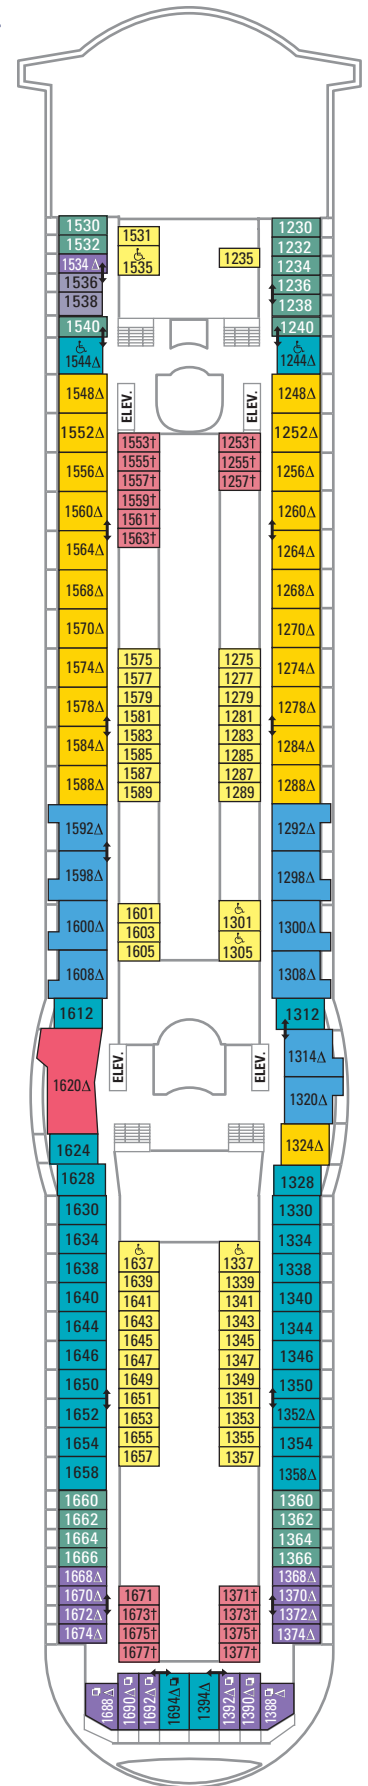

E3 Deluxe Ocean View Stateroom with Balcony

Two twin beds that convert to Royal King, private balcony, sitting area with sofa, and a private bathroom. Rates vary from deck to deck. (164 sq. ft. Balcony 51 sq. ft.)

INTERIOR

K M Interior Stateroom

Two twin beds that convert to Royal King, sitting area with sofa, vanity area, and a private bathroom. (150 sq. ft.)

LEGENDS:

1. △ Stateroom with sofa bed
   - Stateroom has third Pullman bed available
   - † Stateroom has third and fourth Pullman beds available
   - Stateroom with sofa bed and third Pullman bed available
   - ‡ Stateroom has four additional Pullman beds available
   - ↓ Connecting staterooms.
   - ♿ Indicates accessible staterooms
   - ☐ Stateroom has an obstructed view

🎮 Entertainment Area	ℹ Information
🍴 Dining Venue	🏢 Conference Center
🍸 Bars & Lounges	🛍 Shopping
👦 Kids & Teens Area	🎰 Casino
🏊 Pool	🏃 Running Track
♨ Spa	🧗 Rock climbing
🏋 Fitness	🌊 FlowRider®

NOTES:

- Safes - All staterooms.
- All stateroom and balcony sizes are approximate.
- Refrigerators available upon request depending on availability.
- Safety deposit boxes are also available at Guest Relations.
- Not shown: Medical Center.
- A Royal King measures 72.5 inches wide by 82 inches long.
- For sofa bed configuration call your Travel Agent or Royal Caribbean International.
- All Royal Caribbean® staterooms and suites come complete with private bathroom, vanity area, hair dryer, closed-circuit TV and phone.