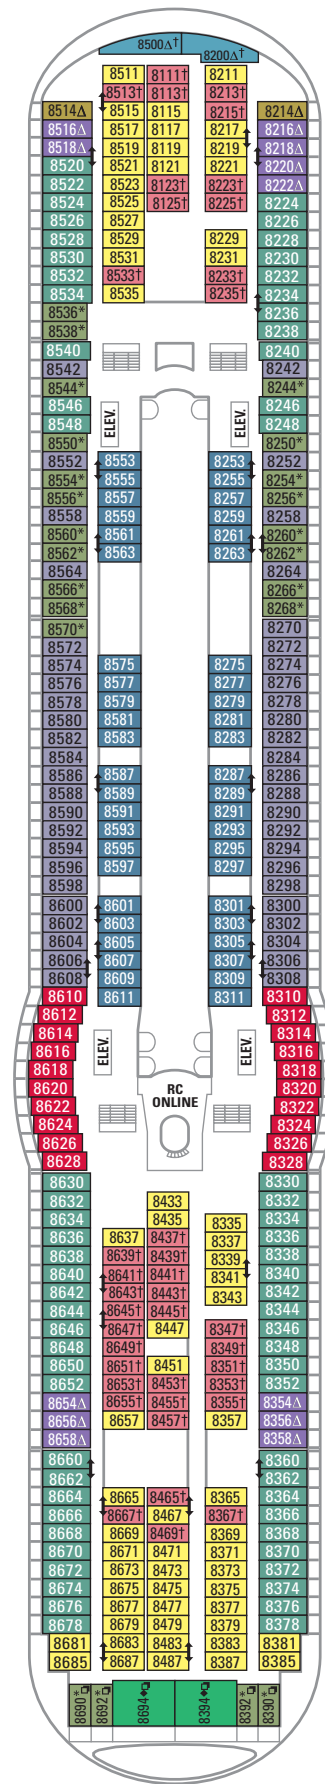

K M Interior Stateroom

Two twin beds that convert to Royal King, sitting area with sofa, vanity area, and a private bathroom. (150 sq. ft.)

PUBLIC AREAS

royalcaribbean online

It's high tech on the high seas! With royalcaribbean online, for a small fee you can access the Internet, send e-mails or send your family an e-postcard with your picture in it.

LEGENDS:

- △ Stateroom with sofa bed
- Stateroom has third Pullman bed available
- † Stateroom has third and fourth Pullman beds available
- Stateroom with sofa bed and third Pullman bed available
- ‡ Stateroom has four additional Pullman beds available
- ‡ Connecting staterooms.
- ♿ Indicates accessible staterooms
- ☐ Stateroom has an obstructed view
- 🎮 Entertainment Area
- 🍽 Dining Venue
- 🍹 Bars & Lounges
- 👦 Kids & Teens Area
- 🏊 Pool
- 🧖 Spa
- 🏋 Fitness
- ℹ Information
- 🏢 Conference Center
- 🛍 Shopping
- 🎰 Casino
- 🏃 Running Track
- 🧗 Rock climbing
- 🌊 FlowRider®

NOTES:

- Safes - All staterooms.
- All stateroom and balcony sizes are approximate.
- Refrigerators available upon request depending on availability.
- Safety deposit boxes are also available at Guest Relations.
- Not shown: Medical Center.
- A Royal King measures 72.5 inches wide by 82 inches long.
- For sofa bed configuration call your Travel Agent or Royal Caribbean International.
- All Royal Caribbean® staterooms and suites come complete with private bathroom, vanity area, hair dryer, closed-circuit TV and phone.