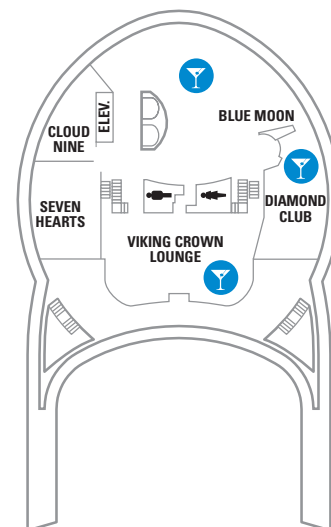

PUBLIC AREAS

Seven Hearts

The Seven Hearts card room is a great place to meet for Bridge and other games.

Viking Crown Lounge

A Royal Caribbean signature. Perched high above the ocean, this comfortable lounge offers spectacular vistas by day and turns into a lively dance club at night.

Diamond Club

Diamond, Diamond Plus, and Pinnacle Club Crown & Anchor® Society members enjoy access to this lounge, created to serve these loyal guests with concierge access, complimentary continental breakfast, and evening drinks.

Entertainment Area	Information
Dining Venue	Conference Center
Bars & Lounges	Shopping
Kids & Teens Area	Casino
Pool	Running Track
Spa	Rock climbing
Fitness	FlowRider®